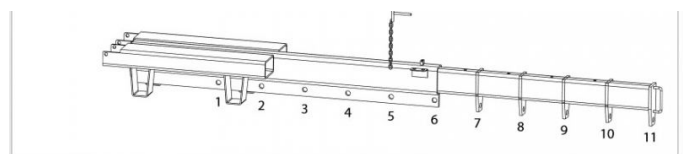

Crane Jib darugém

Gyártó, típus: Crane Jib darugém

Referencia szám: M0025

| Position of the safety lifting hook | | | | | | | | | | | | | | Max arm length | Max fork spread measured over forks | Fits on max fork section | Weight |
|-------------------------------------|-----------------------------|-----------------------------|------------------------------|------------------------------|------------------------------|------------------------------|------------------------------|------------------------------|------------------------------|------------------------------|------------------------------|------|-----|----------------------|--|-----------------------------------|--------|
| REF | Load centre 500 mm | Load centre 750 mm | Load centre 1000 mm | Load centre 1250 mm | Load centre 1500 mm | Load centre 1750 mm | Load centre 2000 mm | Load centre 2250 mm | Load centre 2500 mm | Load centre 2750 mm | Load centre 3000 mm | mm | mm | | | | |
| | 1 | 2 | 3 | 4 | 5 | 6 | 7 | 8 | 9 | 10 | 11 | | | | | | |
| | kg | kg | kg | kg | kg | kg | kg | kg | kg | kg | kg | mm | mm | mm | kg | | |
| | 4000 | 3800 | 3200 | 2500 | 1900 | 1100 | 975 | 850 | 650 | 500 | 400 | 3000 | 450 | 150 x 65 | 156 | | |

- The fork-mounted crane jib has 2 adjustable swivelling lifting safety hooks.
- The lifting hooks can be adjusted every 250 mm (11 different positions).
- The crane jib is safely secured behind the fork heels with locking pins.
- The fixed crane arm has a length of 2000 mm with a total telescopic length of 3000 mm.
- Please keep the capacity of the lift truck in mind.
- Fully tested and CE-certified.
- Painted orange.